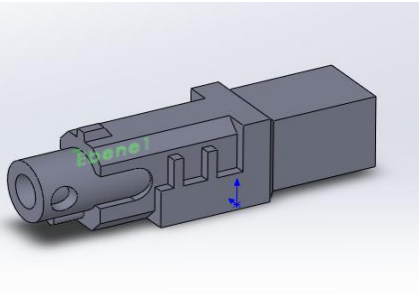

Front Grenade Launcher

1