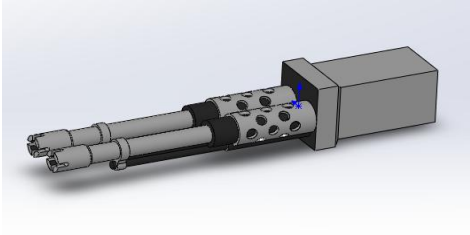

front weapon option 3

1