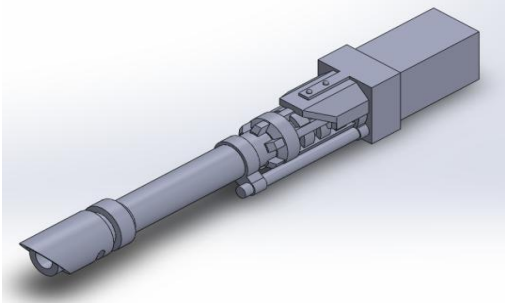

front weapon option 2

1